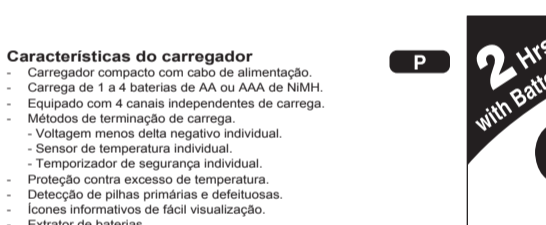

LED Indicators (Refer to Fig. 6): Green power LED on, GP NiMH battery inserted...

GP International Limited, 30 Kwai Wing Road, Kowloon, Hong Kong.

Linje le manual d'utilisation avant usage. Garder le manuel pour les futures utilisations.

Charging Instructions: Charge 1 x 4 AA AAA NiMH rechargeable batteries...

Specifications table with columns: GP NiMH, Size, Capacity (mAh), Charging Time (mins).

LED Indicators (Refer to Fig. 6): Green power LED on, GP NiMH battery inserted...