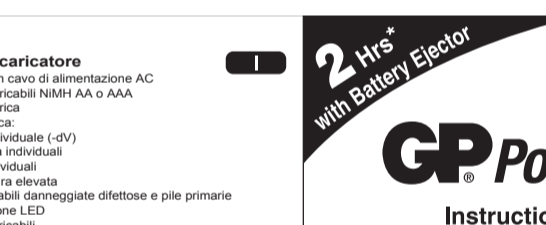

GP International Limited, 30 Kwai Wing Road, Kowloon, Hong Kong.