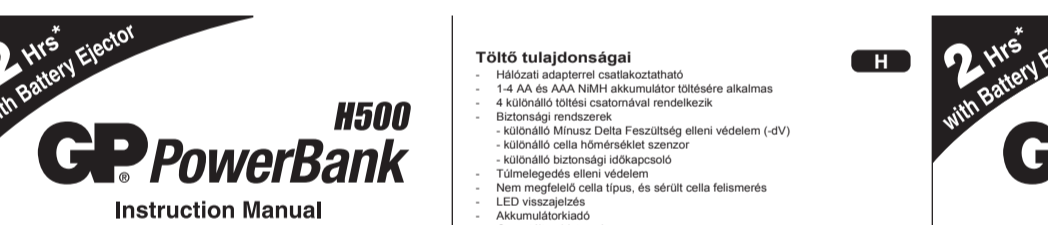

GP International Limited, 30 Kwai Wing Road, Kowloon, Hong Kong.