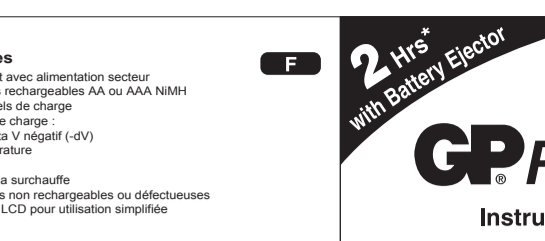

Uživatelská příručka: Přečtěte si uživatelskou příručku pečlivě před použitím výrobku.

Charging Instructions: Charge 1 x 4 AA AAA NiMH rechargeable batteries...

Specifications table with columns: GP NiMH, Size, Capacity (mAh), Charging Time (mins).

LED Indicators (Refer to Fig. 6): Green power LED on, GP NiMH battery inserted...