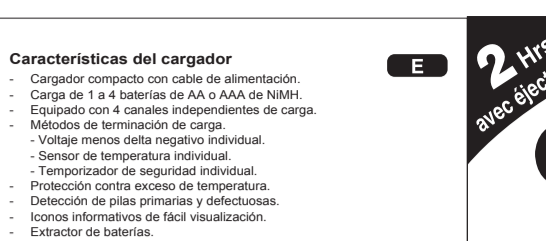

Linje le manual d'utilisation avant usage. Garder le manuel pour les futures utilisations.

Charging Instructions: Charge 1 x 4 AA AAA NiMH rechargeable batteries...

Specifications table with columns: GP NiMH, Size, Capacity (mAh), Charging Time (mins).

LED Indicators (Refer to Fig. 6): Green power LED on, GP NiMH battery inserted...